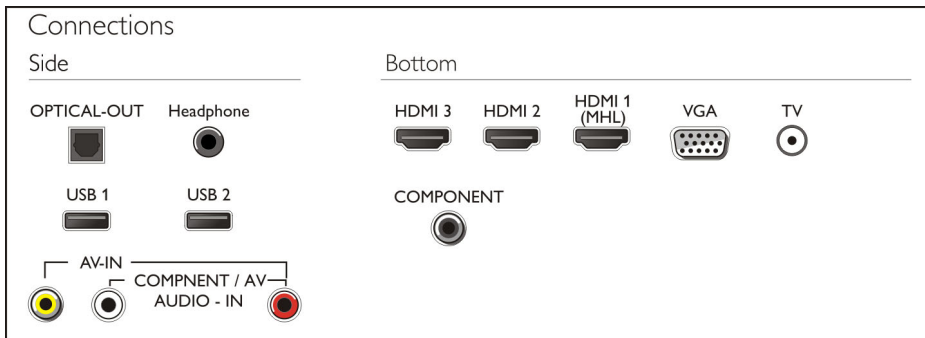

Power

- Mains power: AC 110 - 240 V 50/60Hz
- Ambient temperature: 5 °C to 40 °C
- Standby power consumption: < 0.5 W
- Power Saving Features: Auto switch-off timer
- Off mode power consumption: < 0.5 W

Dimensions

- Box dimensions (W x H x D): 1085 x 667 x 150 mm
- Set dimensions (W x H x D): 969 x 567 x 83 mm
- Set dimensions with stand (W x H x D): 969 x 625 x 226 mm
- Product weight: 7.4 kg
- Product weight (+stand): 7.5 kg
- Weight incl. Packaging: 9.8 kg
- Compatible wall mount: 400 x 200mm

Accessories

- Included accessories: Remote Control, Power cord, Quick start guide, Table top stand, 2 x AAA Batteries, Legal and safety brochure, User Manual

Convenience

- Screen Format Adjustments: 16:9, 4:3, Auto Format, Cinema, Subtitle

Highlights

Three HDMI with Easylink

Avoid cable clutter with a single cable to carry both picture and audio signals from your devices to your TV. HDMI uses uncompressed signals, ensuring the highest quality from source to screen. Together with Philips Easylink, you'll need only one remote control to perform most operations on your TV, DVD, Blu-ray, set top box or home theatre system.

USB (photos, music, video)

Share the fun. Connect your USB memory-stick, digital camera, mp3 player or other multimedia device to the USB port on your TV to enjoy photos, videos and music with the easy to use onscreen content browser.

PC input (VGA)

Use your TV as a monitor. Simply connect using a VGA cable and you are ready to go.

Issue date 2017-12-15

Version: 12.2.1

12 NC: 8670 001 46926
EAN: 87 18863 01362 5

© 2017 Koninklijke Philips N.V.
All Rights reserved.

Specifications are subject to change without notice.
Trademarks are the property of Koninklijke Philips N.V.
or their respective owners.

www.philips.com

* EPG and actual visibility (up to 8 days) is country and operator dependent.
* The TV supports DVB reception for 'Free to air' broadcast. Specific DVB operators may not be supported. An up to date list can be found in the FAQ section of the Philips support website. For some operators Conditional Access and subscription are required. Contact your operator for more information.
* (Philips) only compatible with specific Philips player device.