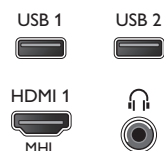

Connections

Side