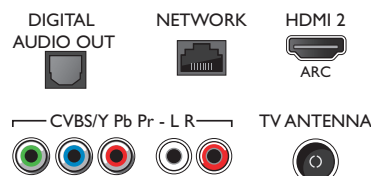

Connections

Side

Rear

Issue date 2017-06-01

Version: 6.1.1

12 NC: 8670 001 44858
EAN: 87 18863 01200 0

© 2017 Koninklijke Philips N.V.
All Rights reserved.

Specifications are subject to change without notice.
Trademarks are the property of Koninklijke Philips N.V.
or their respective owners.

www.philips.com

* EPG and actual visibility (up to 8 days) is country and operator dependent.

* Energy consumption in kWh per year, based on the power consumption of the television operating 4 hours per day for 365 days. The actual energy consumption will depend on how the television is used.

* The TV supports DVB reception for 'Free to air' broadcast. Specific DVB operators may not be supported. An up to date list can be found in the FAQ section of the Philips support website. For some operators Conditional Access and subscription are required. Contact your operator for more information.

* (Philips) only compatible with specific Philips player device.

* USB recording for digital channels only, recordings may be limited by broadcast copy protection (CI+). Country and channel restrictions may apply.